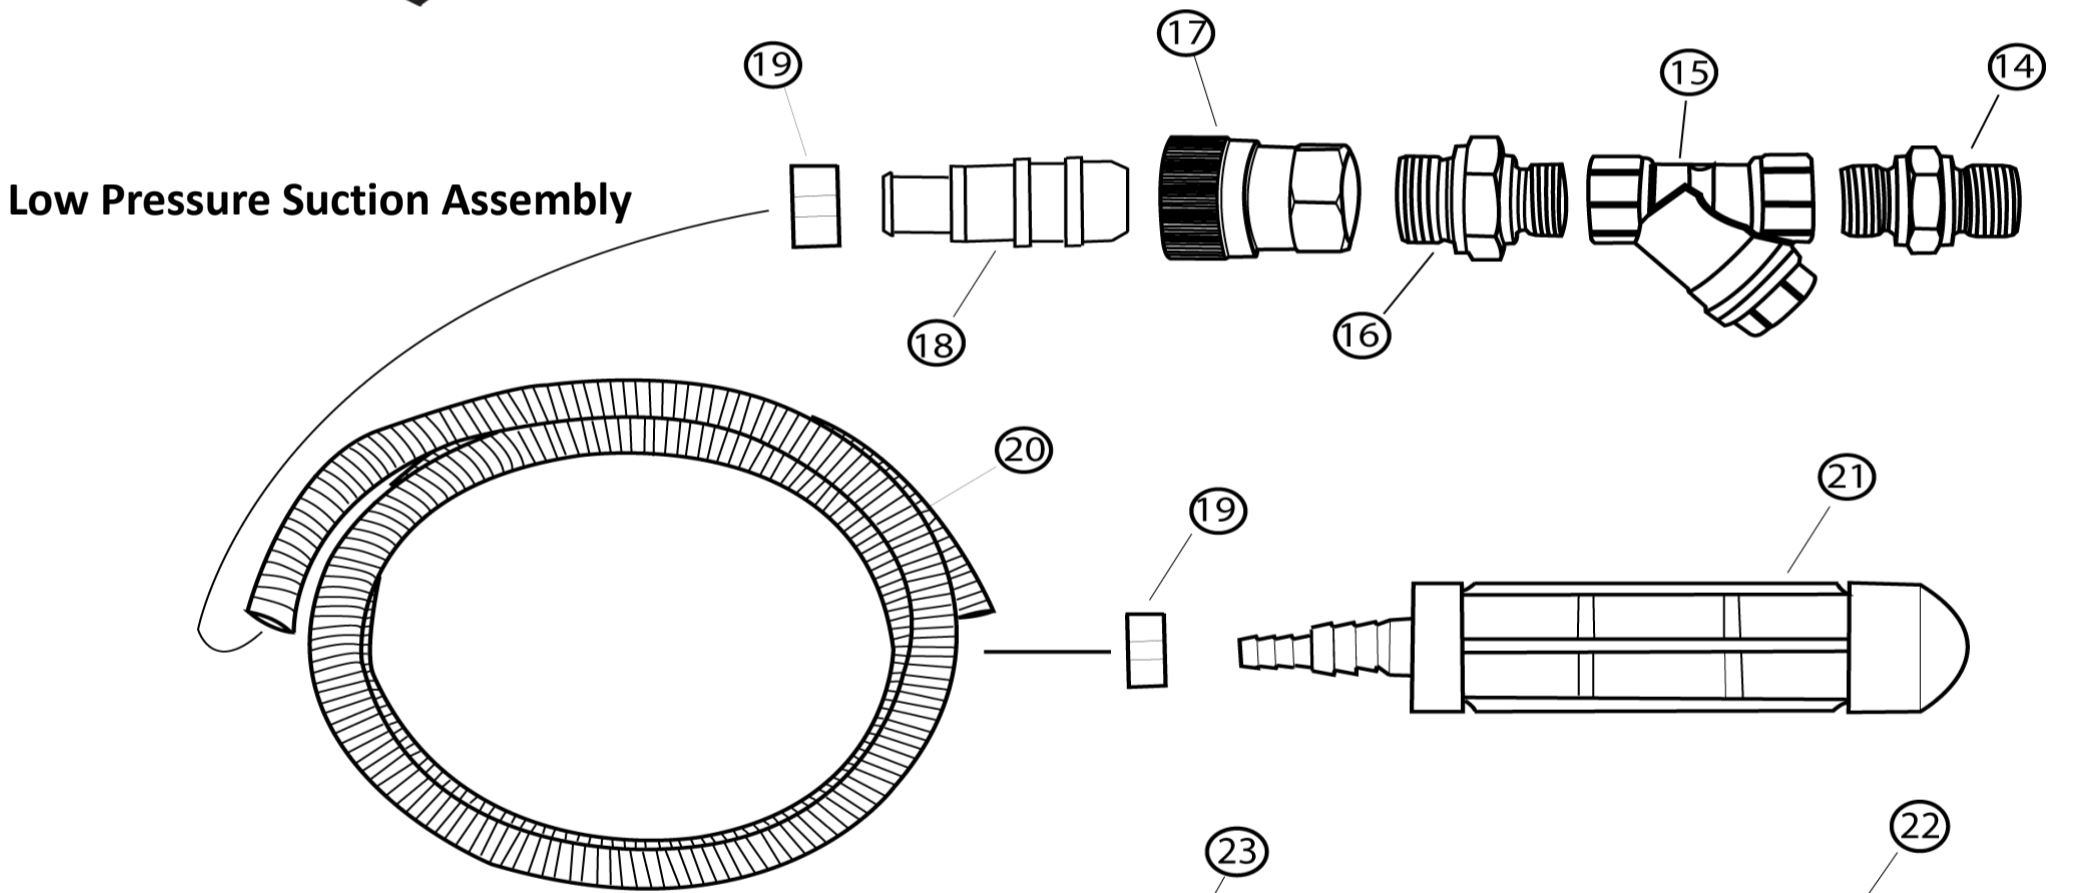

Low Pressure Suction Assembly