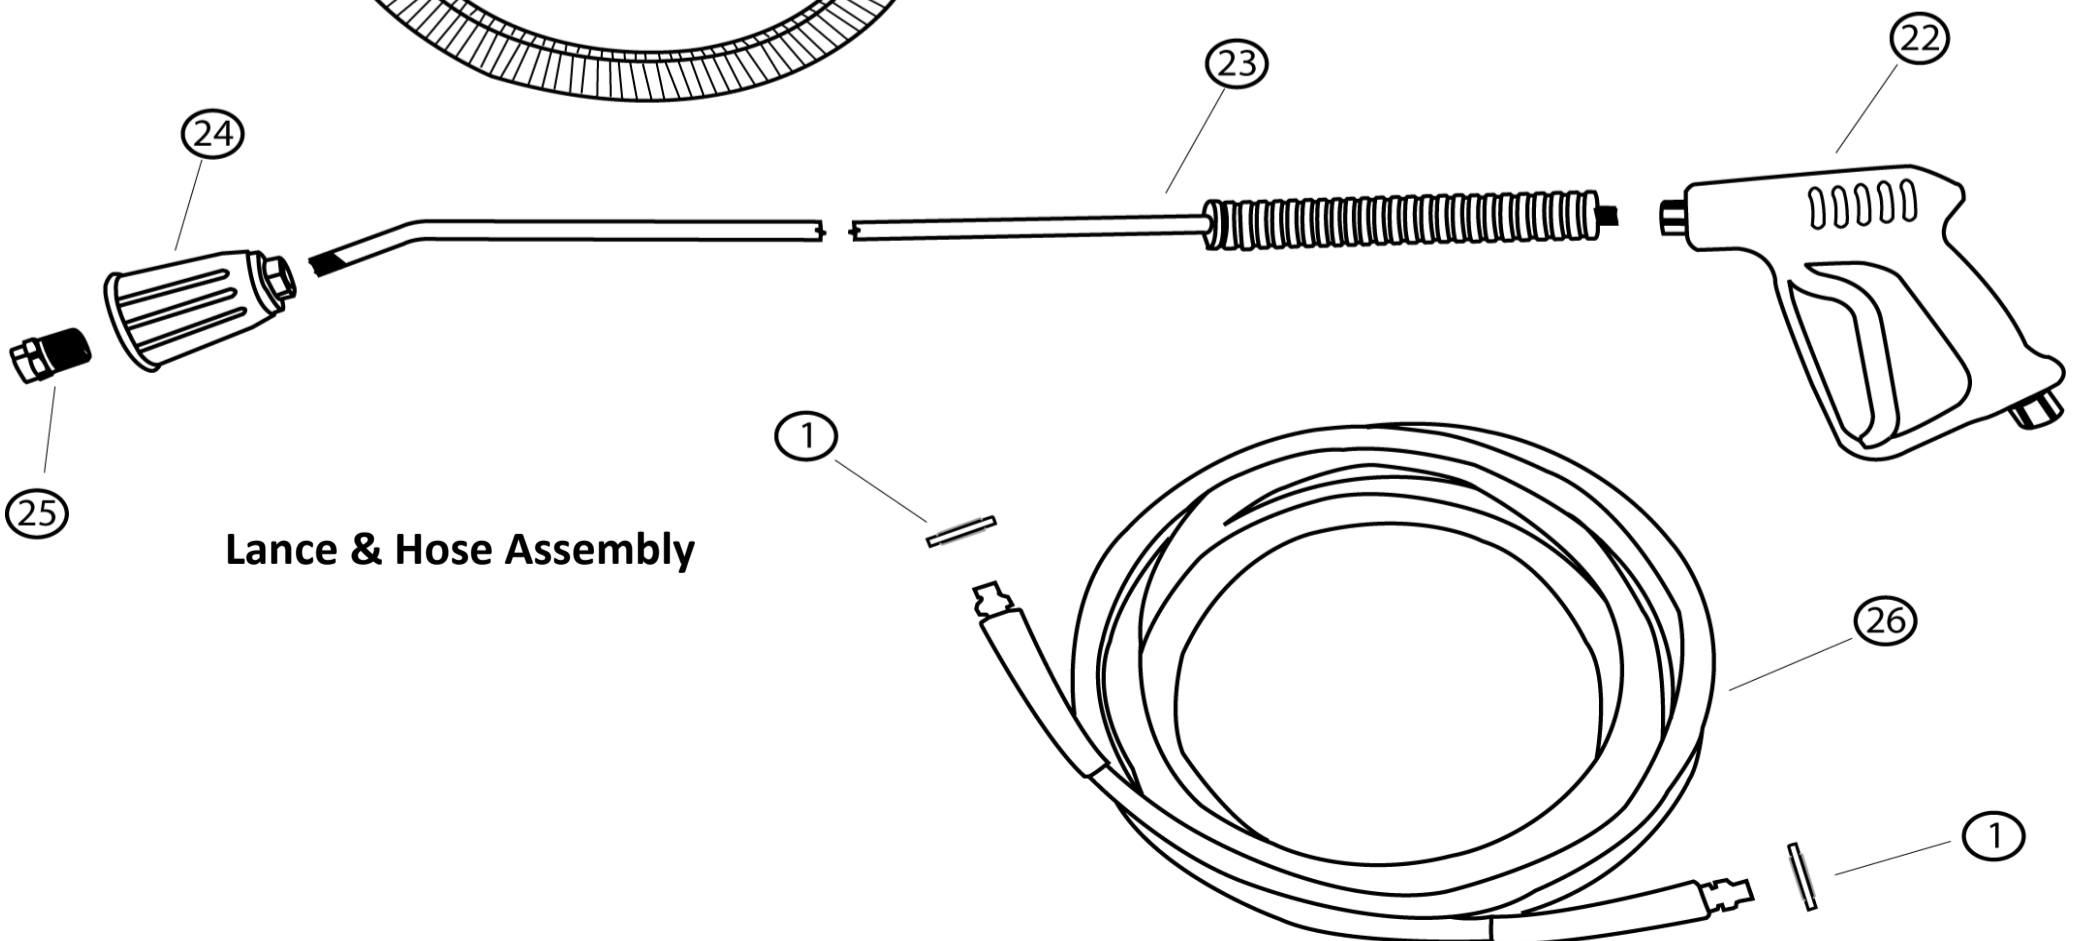

Lance & Hose Assembly