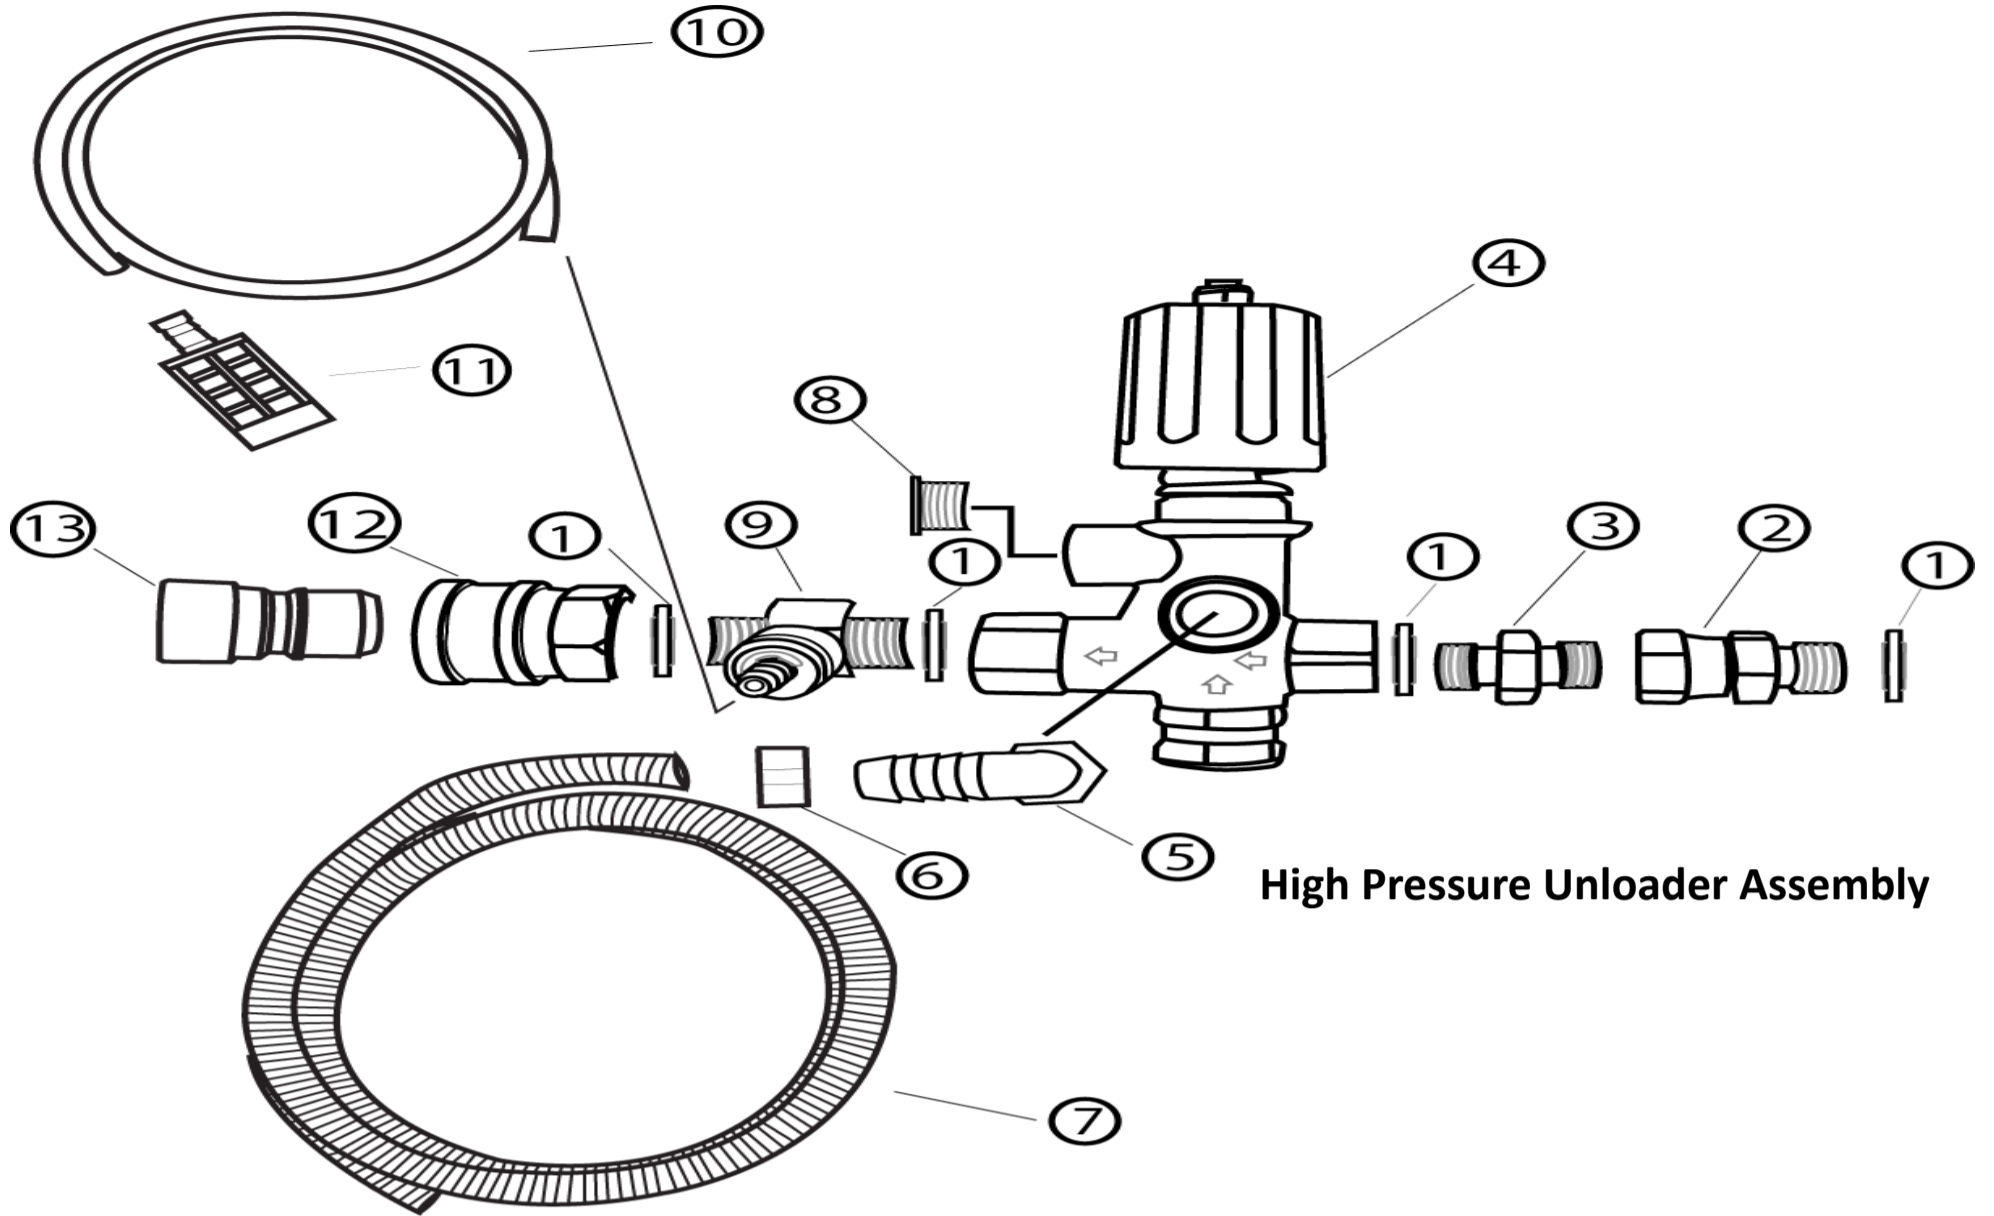

PW203-HTL/A & PW203-RTL/A-RC

High Pressure Unloader Assembly