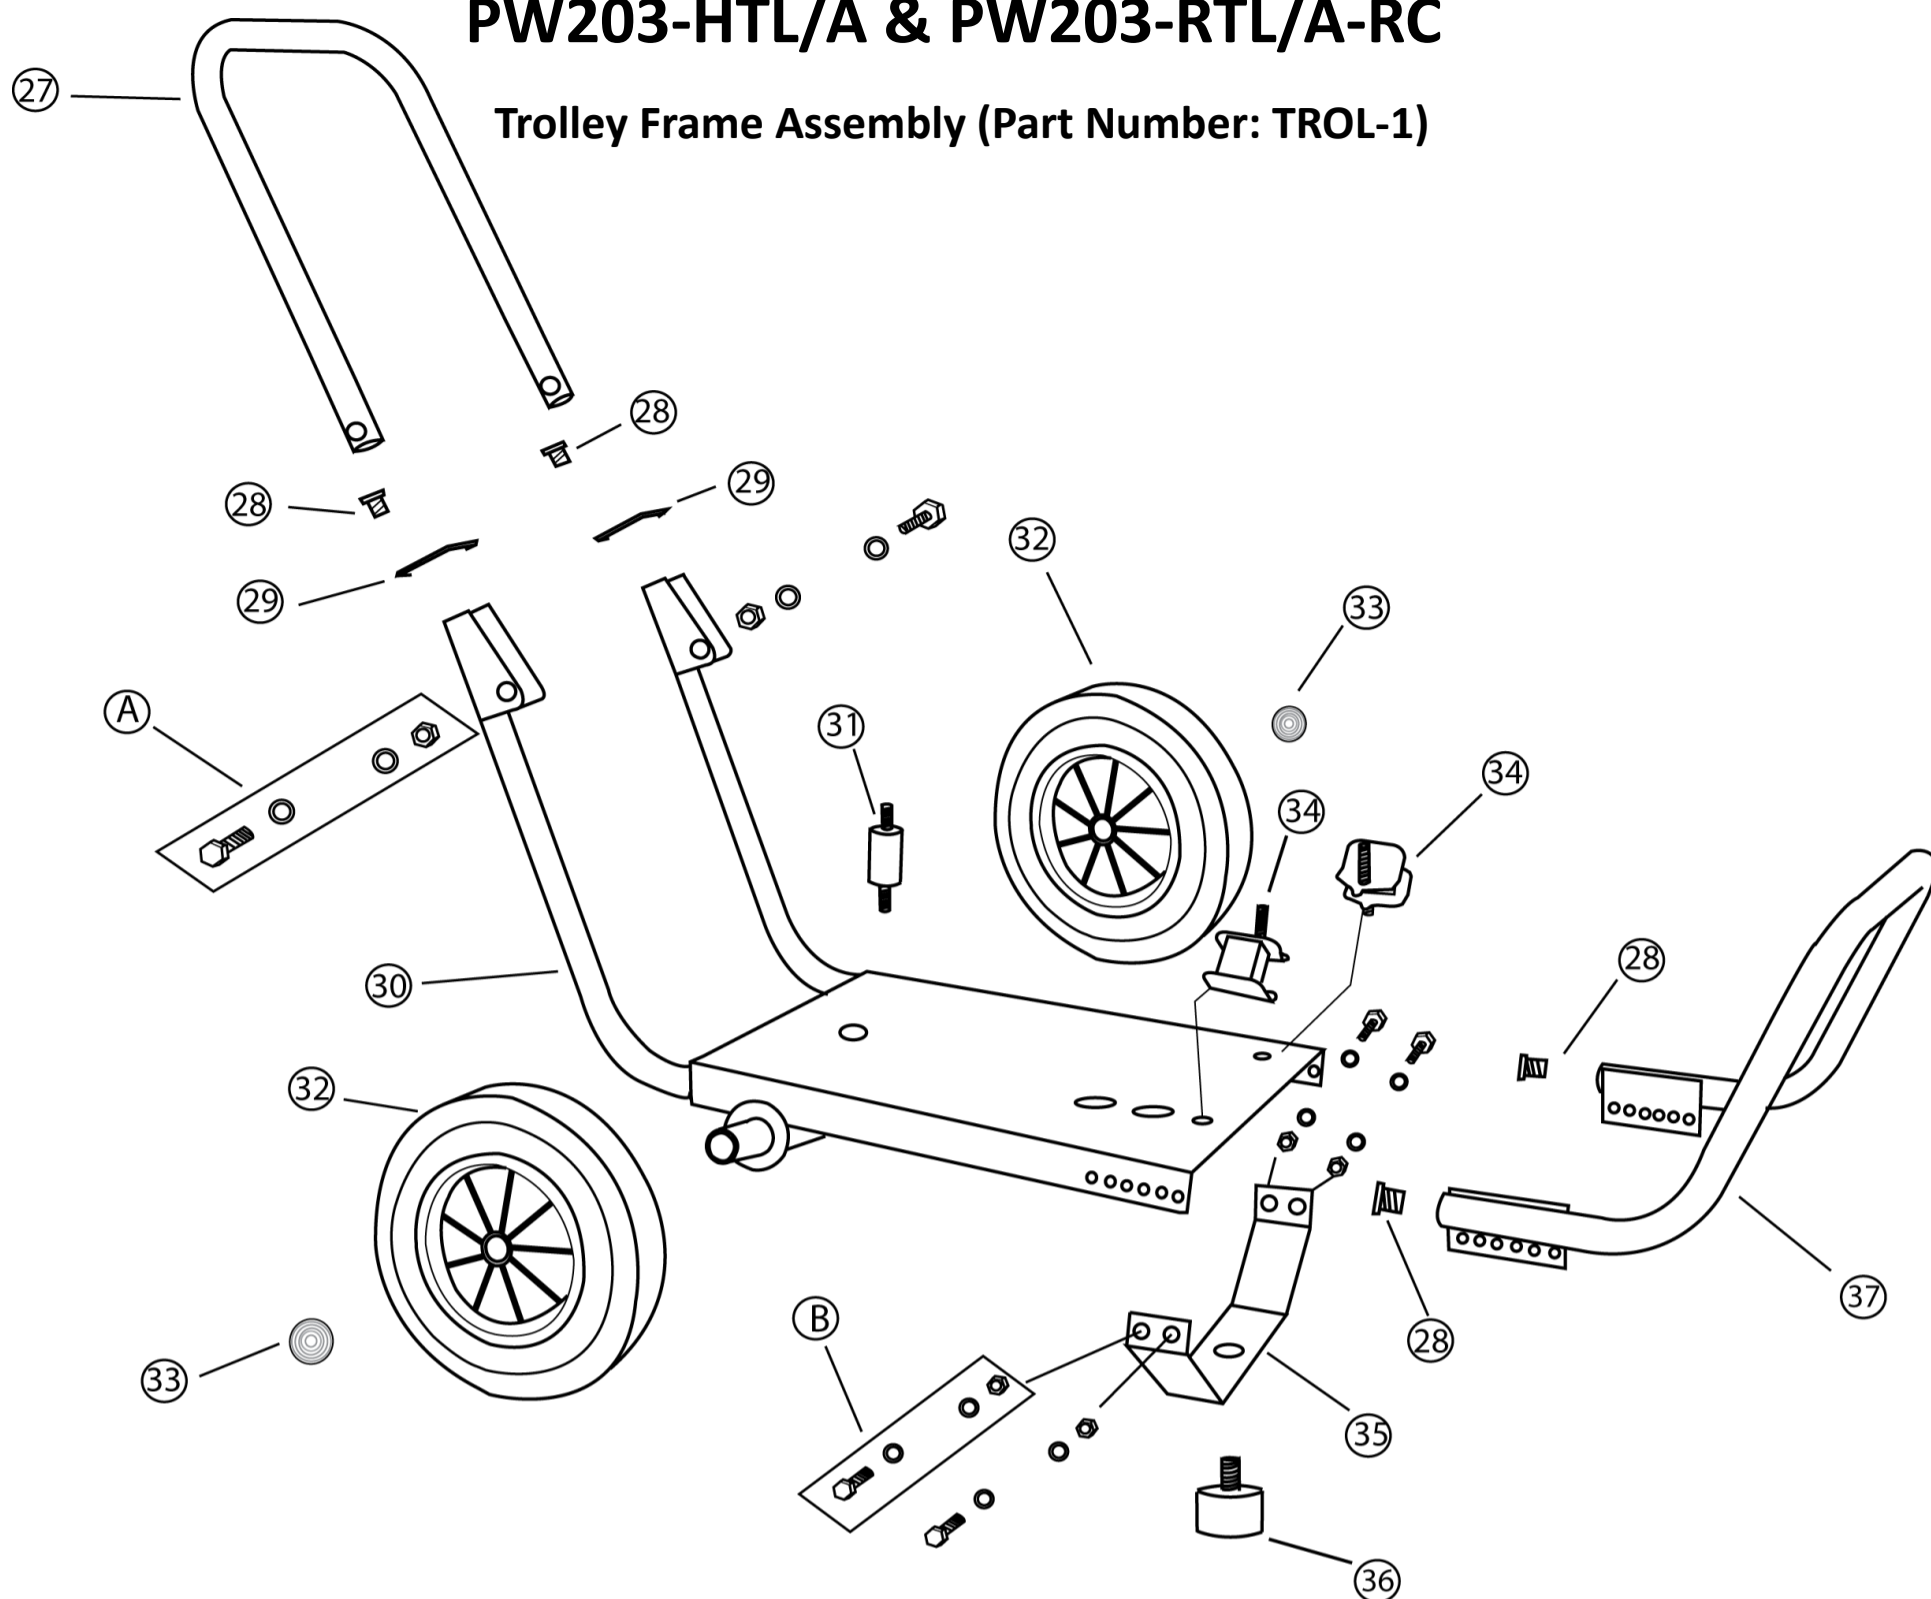

## PW203-HTL/A & PW203-RTL/A-RC

Number	Part Number	Description	Quantity
1	BSB-06	Dowdy Seal 38	6
2	MB6/FB6	Steel Coupling 3/8" BSP Male/Female	1
3	MB6	Nipple 3/8" BSP	1
4	18.0114	Unloader Valve C/W Easy Start	1
5	9902-EL3812	Plastic Elbow	1
6	104239	Double Lug Hose Clip 17/20	1
7	H41010-13-2.5	1/2" Bypass Hose	1
8	35.0004	1/4" Plug in Brass	1
9	22.0039	Chemical Injector	1
10	H41010-8-1	Chemical Suction Hose	1
11	23.0089	Chemical Filter	1
12	24.0255	High Pressure Coupling (Chrome Plated Brass)	1
13	24.0254	High Pressure Coupling (Zinc Plated Steel)	1
14	MB8	1/2" BSP Coupling	1
15	23.0045	1/2" "Y" Intake Filter Brass	1
16	MB8-MB12	Nipple 1/2" 3/4"	1
17	24.0256	Low Pressure Couple 3/4" Female	1
18	24.0258	Low Pressure Inlet Coupling	1
19	104232	Double Lug Hose Clip 25/28	2
20	H41010-19-2.5	3/4" Suction Hose	1
21	23.0017	Inlet Filter 1/2" or 3/4"	1
22	10.077	Wash Gun with Swivel	1
23	12.0049	Stainless Steel Lance Insulated	1
24	16.0061	Adjustable Pressure Head	1
25	17.0233	High Pressure Jets in Stainless Steel	1
26	PP9MM	High Pressure Hose 38BSP Couplings 9mm	1

## Trolley Frame Assembly (Part Number: TROL-1)

Number	Part Number	Description	Quantity
27	THT102	Top Handle	1
28	111059	25ml Caps	4
29	HLP103	Locking Plates	2
30	BPA100	Baseplate Assembly	1
31	A3045M82	AV Stud Mount	1
32	EPR250P254-51RD	250ml Wheel	2
33	BV/6334/095	BV/6334/095	2
34	AV-AP4000	AV Mount	2
35	FFB101	Front Foot Bracket	1
36	D4030MS81	Rubber Foot Small 8mm Thread	1
37	FRTBPBBRK	Front Bumper	1
A		2 x 8 x 45mm Bolts & Nylock Nuts	2
B		4 x 6 x 25mm Bolts & Nylock Nuts	4